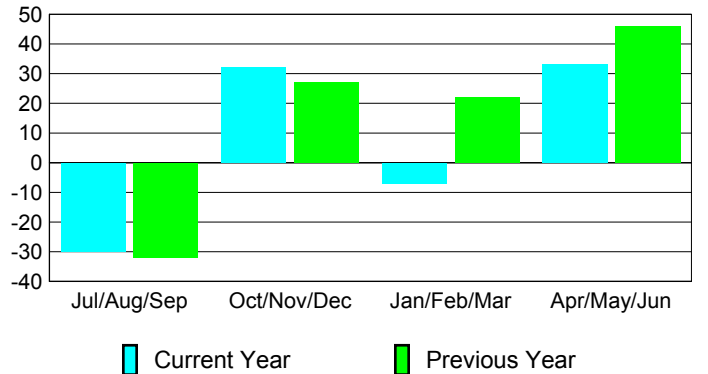

Comparison of Membership Gain/Loss

Current Year Compared to the Previous Year