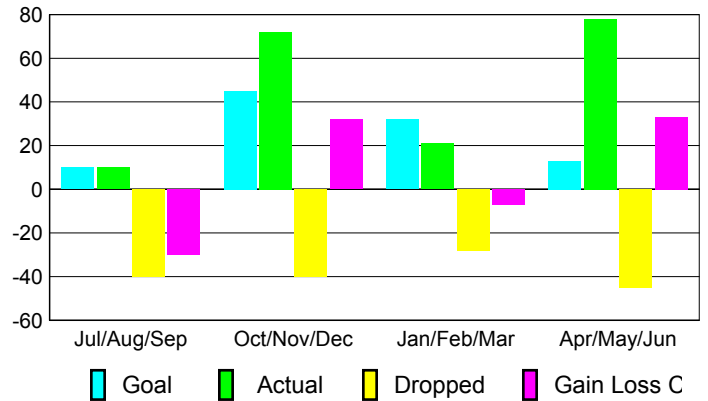

### YTD Status Quo Clubs 2009-2010

Status Quo Clubs Compared to Status Quo Members

## MEMBERSHIP

**Membership Results  
2009-2010**

**Membership  
2008-2009**

Month	Net Memb Goal	Actual New Memb	Actual Dropped Memb	Gain/Loss of Memb	Gain/Loss of Memb
Jul/Aug/Sep	10	10	-40	-30	-32
Oct/Nov/Dec	45	72	-40	32	27
Jan/Feb/Mar	32	21	-28	-7	22
Apr/May/June	13	78	-45	33	46
<b>Totals</b>	<b>100</b>	<b>181</b>	<b>-153</b>	<b>28</b>	<b>63</b>

### Membership Results 2009-2010

Goal, New, Dropped, Gain/Loss

### Comparison of Membership Gain/Loss

Current Year Compared to the Previous Year